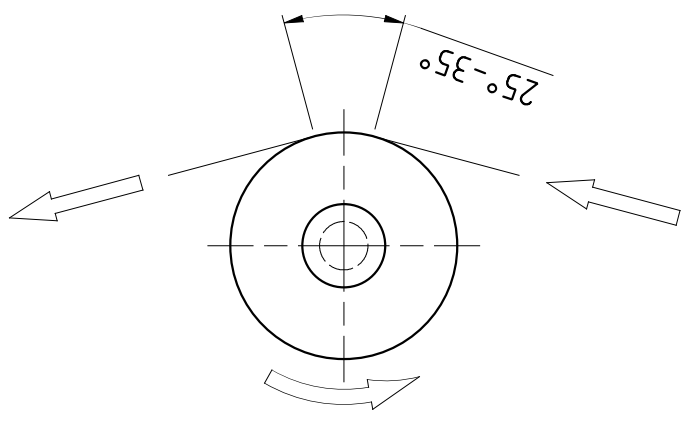

TOTAL LENGTH =

ROLLER WIDTH =

MIN.50

MIN.50

Coil Roller
type
ROSPAN φ120/150