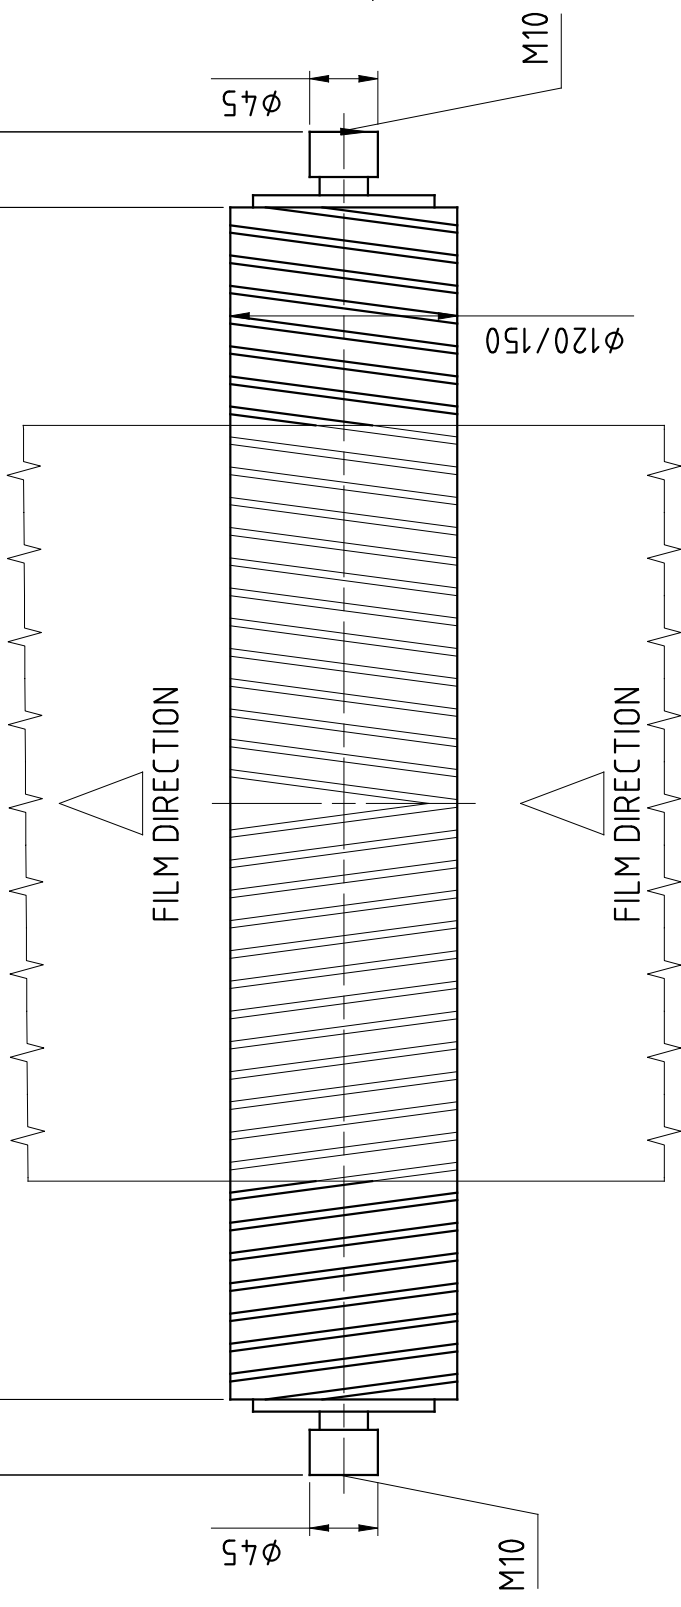

TOTAL LENGTH =

ROLLER WIDTH =

MIN.50

MIN.50

Coil Roller
type
ROSPAN φ120/150