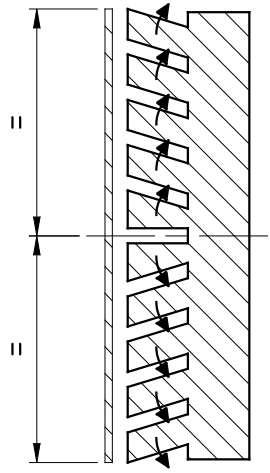

TOTAL LENGTH =

ROLLER WIDTH =

MIN.50

MIN.50

Coil Roller
type
ROSPAN φ120/150